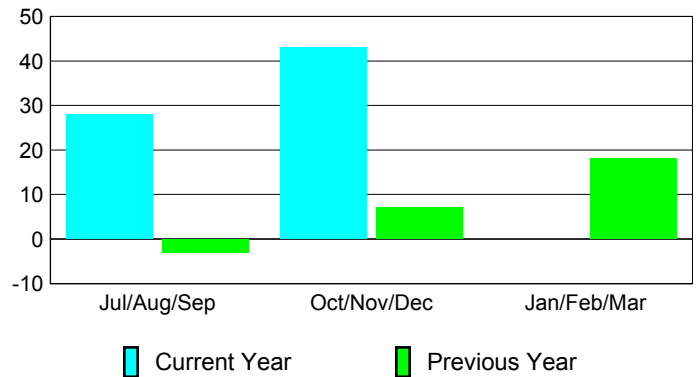

Membership Results
2012-2013

Membership
2011-2012

Month	Net Memb Goal	Actual New Memb	Actual Dropped Memb	Gain/Loss of Memb	Gain/Loss of Memb
Jul/Aug/Sep	0	86	-58	28	-3
Oct/Nov/Dec	0	144	-101	43	7
Jan/Feb/Mar	0				18
Totals	0	230	-159	71	22

Membership Results 2012-2013

Goal, New, Dropped, Gain/Loss

Comparison of Membership Gain/Loss

Current Year Compared to the Previous Year

Gender Comparison 2012-2013

Jul/Aug/Sep

Oct/Nov/Dec

Jan/Feb/Mar