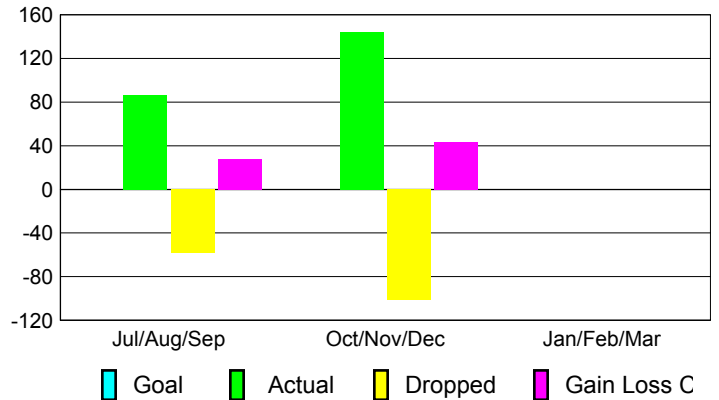

Membership Results 2012-2013

Goal, New, Dropped, Gain/Loss

Comparison of Membership Gain/Loss

Current Year Compared to the Previous Year