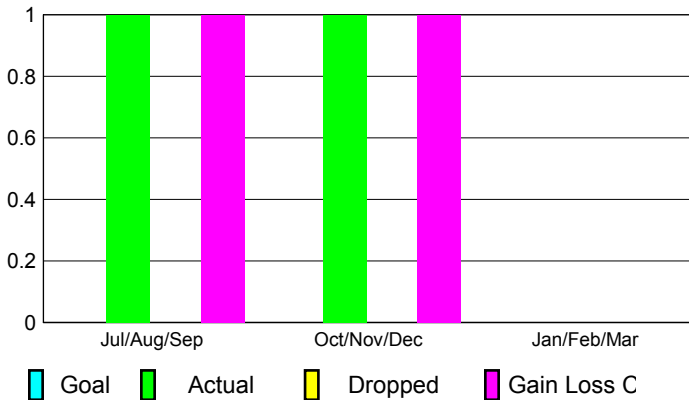

2012-2013 GMT Reports for District (or Undistricted) **District 2 S4**

GMT: **MICHAEL P BUTLER**

Location: **TEXAS**

GMT CA: **1**

CLUBS

Club Results
2012-2013

Clubs
2011-2012

Month	New Club Goal	Actual New Clubs	Actual Dropped Clubs	Gain/Loss of Clubs	Gain/Loss of Clubs
Jul/Aug/Sep	0	1	0	1	0
Oct/Nov/Dec	0	1	0	1	1
Jan/Feb/Mar	0				0
Totals	0	2	0	2	1

Club Results 2012-2013

Goal, New, Dropped, Gain/Loss

Comparison of Club Gain/Loss

Current Year Compared to the Previous Year

YTD Status Quo Clubs 2012-2013

Status Quo Clubs Compared to Status Quo Members

MEMBERSHIP