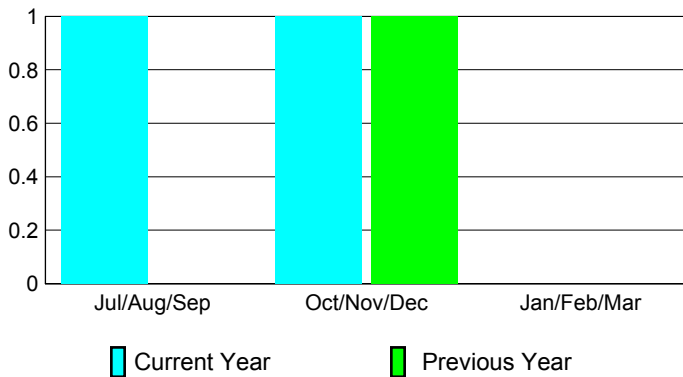

2012-2013 GMT Reports for District (or Undistricted) **District 2 S4**

GMT: **MICHAEL P BUTLER**

Location: **TEXAS**

GMT CA: **1**

CLUBS

Club Results
2012-2013

Clubs
2011-2012

Month	New Club Goal	Actual New Clubs	Actual Dropped Clubs	Gain/Loss of Clubs	Gain/Loss of Clubs
Jul/Aug/Sep	0	1	0	1	0
Oct/Nov/Dec	0	1	0	1	1
Jan/Feb/Mar	0				0
Totals	0	2	0	2	1

Club Results 2012-2013

Goal, New, Dropped, Gain/Loss

Comparison of Club Gain/Loss

Current Year Compared to the Previous Year

YTD Status Quo Clubs 2012-2013

Status Quo Clubs Compared to Status Quo Members

MEMBERSHIP